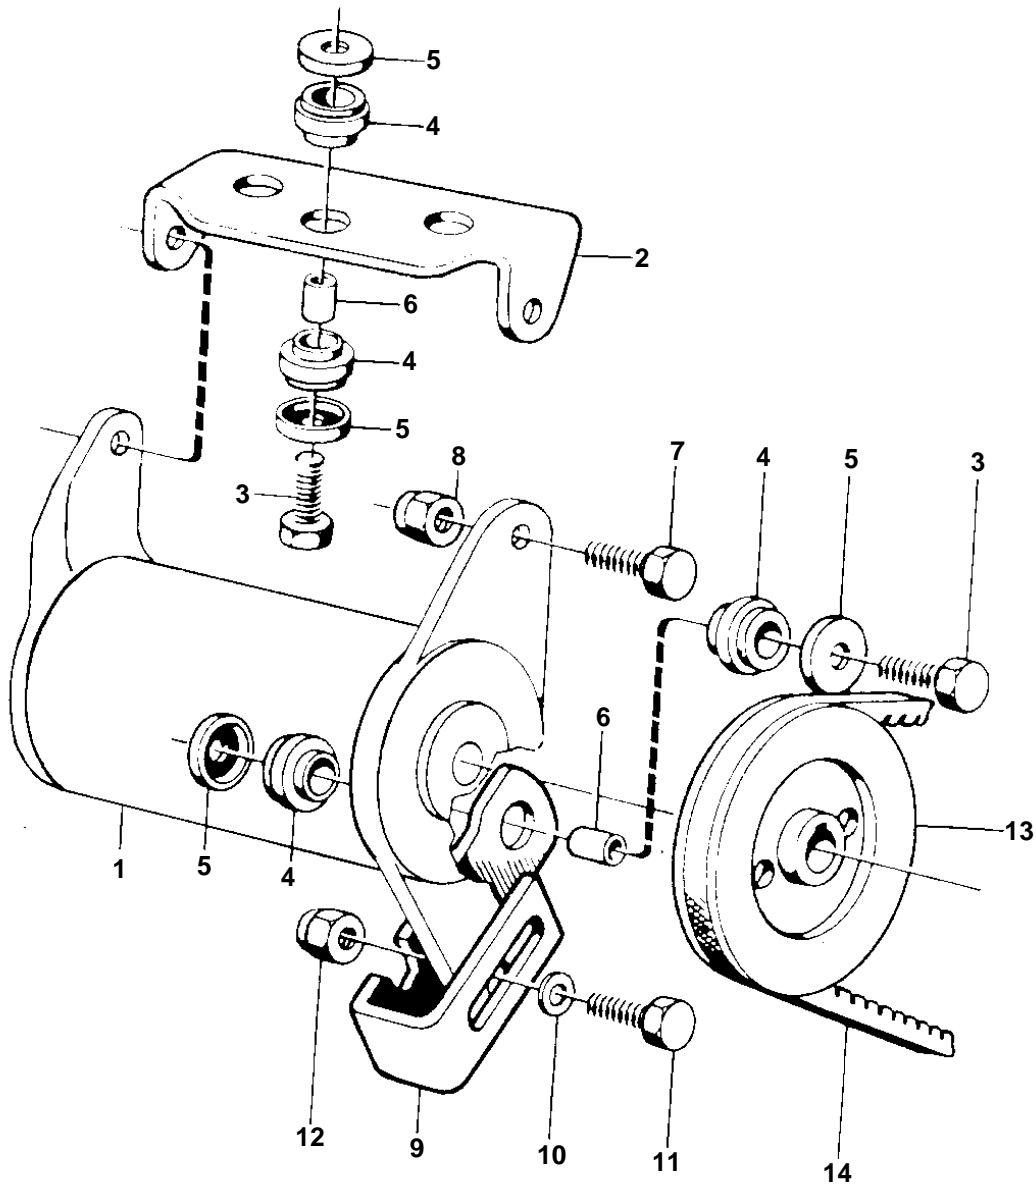

AQ115A

3349

**AQ115A**

REF	PART NO.	QTY	DESCRIPTION	SEE SEC.	NOTES
1		1	Alternator		ÅKERMAN SPEC. 867446., 12V
				12841	
2		1	Bracket		ÅKERMAN SPEC. 867446.
3	955525	4	Hexagon screw		ÅKERMAN SPEC. 867446.
4	403877	8	Rubber bushing		ÅKERMAN SPEC. 867446.
5	418531	8	Washer		ÅKERMAN SPEC. 867446.
6	403894	4	Spacer sleeve		ÅKERMAN SPEC. 867446.
7		2	Hexagon screw		ÅKERMAN SPEC. 867446.
8		2	Lock nut		ÅKERMAN SPEC. 867446.
9		1	Tensioner		ÅKERMAN SPEC. 867446.
10	955894	1	Washer		ÅKERMAN SPEC. 867446.
11	940135	1	Hexagon screw		ÅKERMAN SPEC. 867446.
12	950363	1	Lock nut		ÅKERMAN SPEC. 867446.
13		1	Pulley		ÅKERMAN SPEC. 867446.
14	950805	1	V-belt		ÅKERMAN SPEC. 867446.